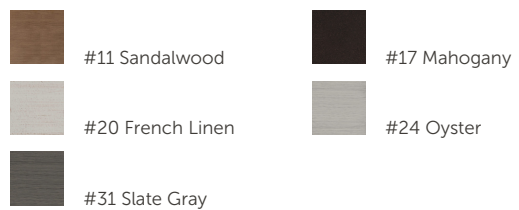

CLUB ALUMINUM END TABLE

This versatile outdoor aluminum end table may also be used as a bunching table, cocktail table, or coffee table. It is designed to look great with most of our furniture collections.

Item Number 3336 + Finish #

Dimensions W22.5 D22.5 H21

Weight 16

Collection Peninsula, Rustic, Sedona, Sierra, Club Woven, Croquet Aluminum, Charleston, Club Aluminum, Barcelona

Material Wrought Aluminum

Ocean
MARINE GRADE DESIGNATION