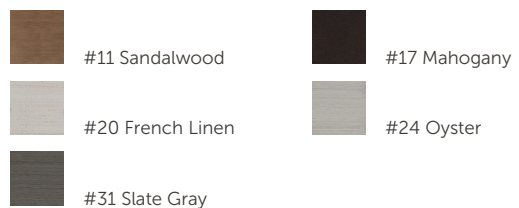

## CLUB ALUMINUM END TABLE

This versatile outdoor aluminum end table may also be used as a bunching table, cocktail table, or coffee table. It is designed to look great with most of our furniture collections.

**Item Number** 3336 + Finish #

**Dimensions** W22.5 D22.5 H21

**Weight** 16

**Collection** Peninsula, Rustic, Sedona, Sierra, Club Woven, Croquet Aluminum, Charleston, Club Aluminum, Barcelona

**Material** Wrought Aluminum